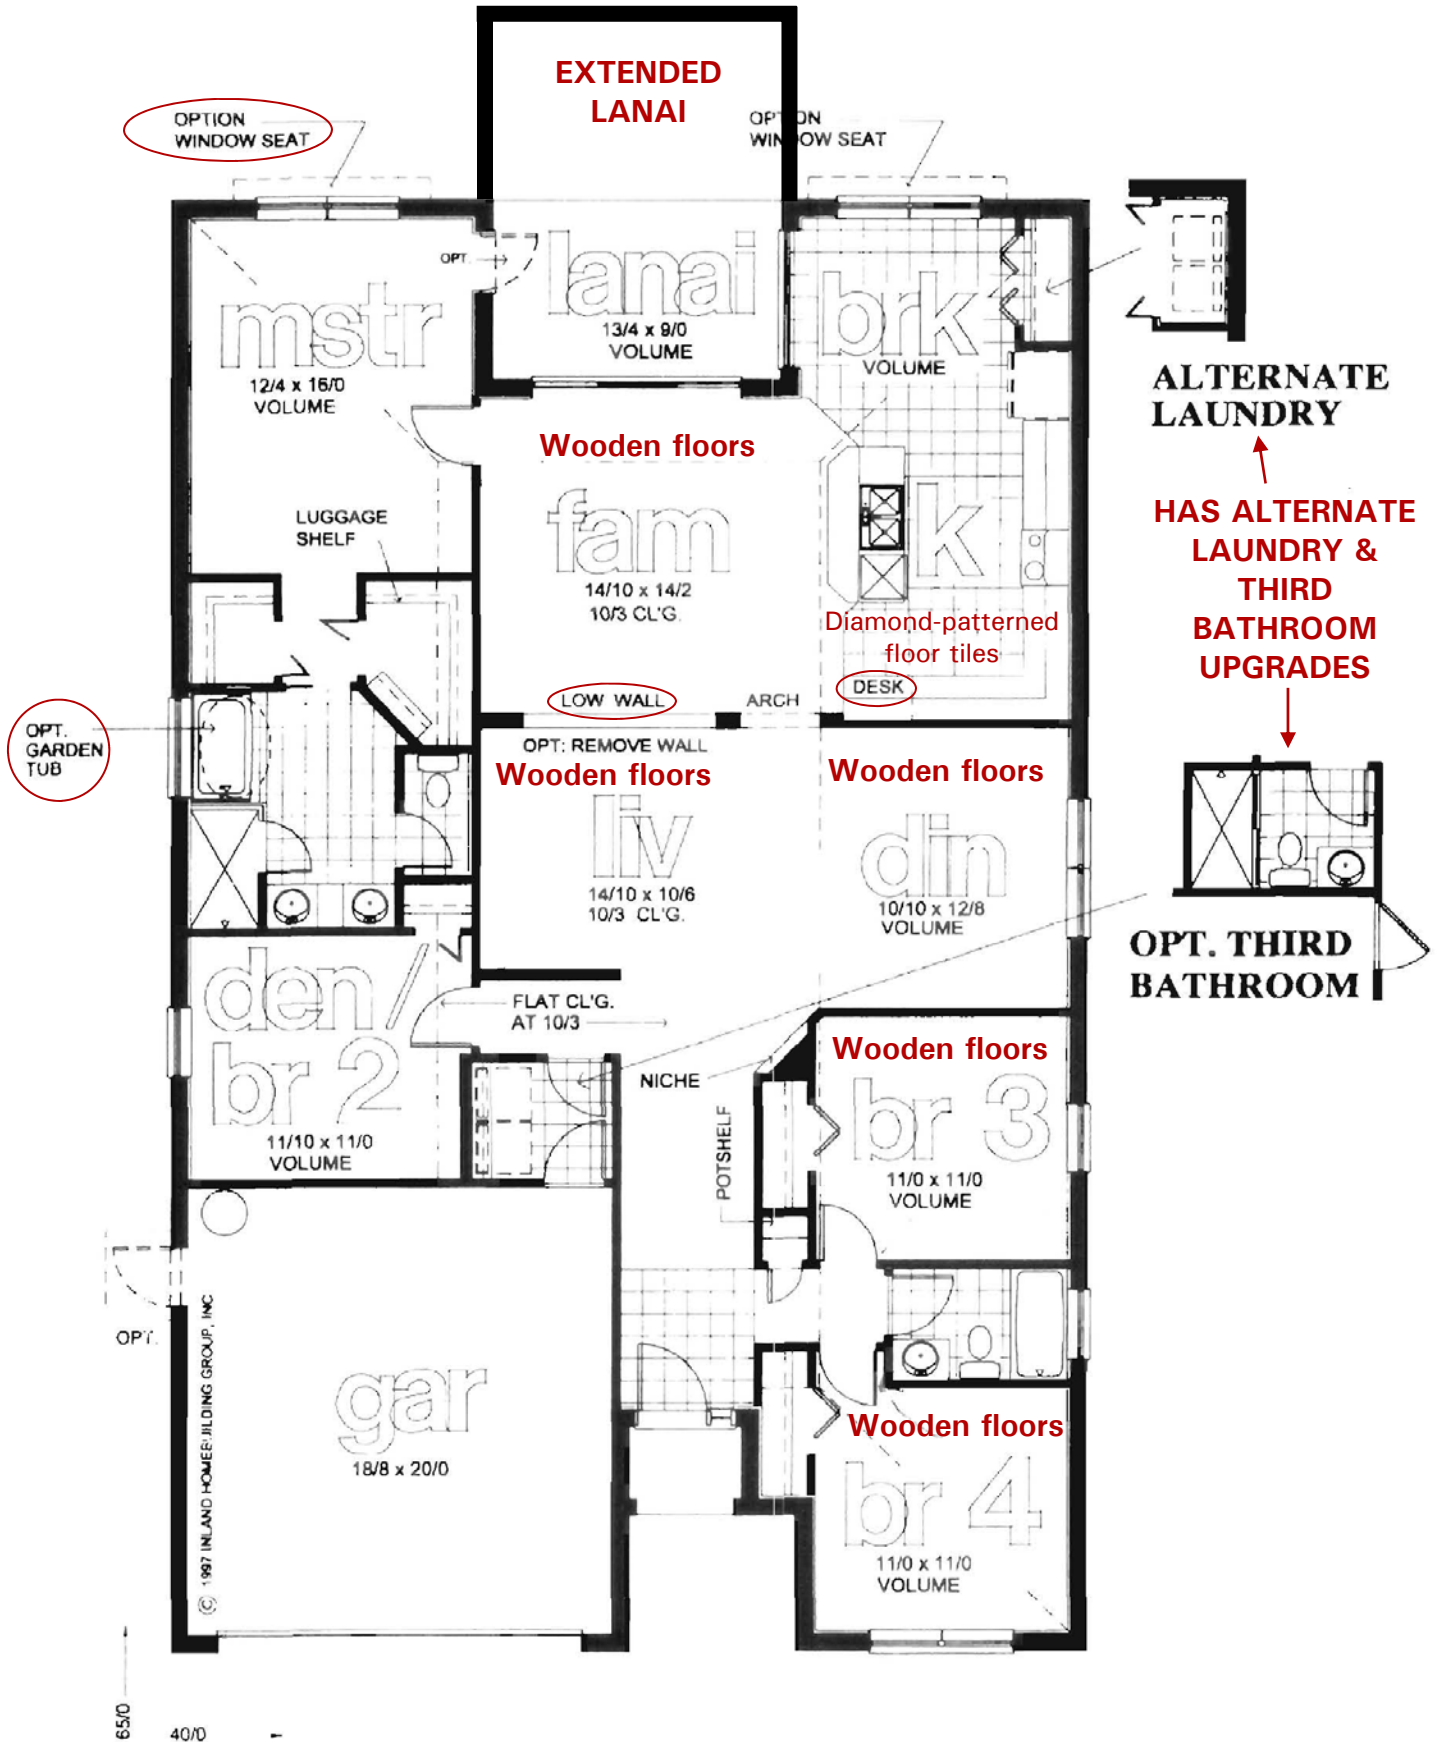

Arrow keys Down↓ & Up↑ to view whole plan - Page Down to view 'Lot Layout' & 'Aerial Image'

Smiley & Marlene Papenfus w/ Keller Williams Realty

6121 Gannetdale Dr, Lithia, FL 33547 ~ 4/3/2 ~ 2004 ~ 2,014 Sq/Ft

# THE VINOY II

**DESIRED  
'FANNED-SHAPED'  
LOT GIVES EXTRA  
ROOM BETWEEN  
HOUSES**