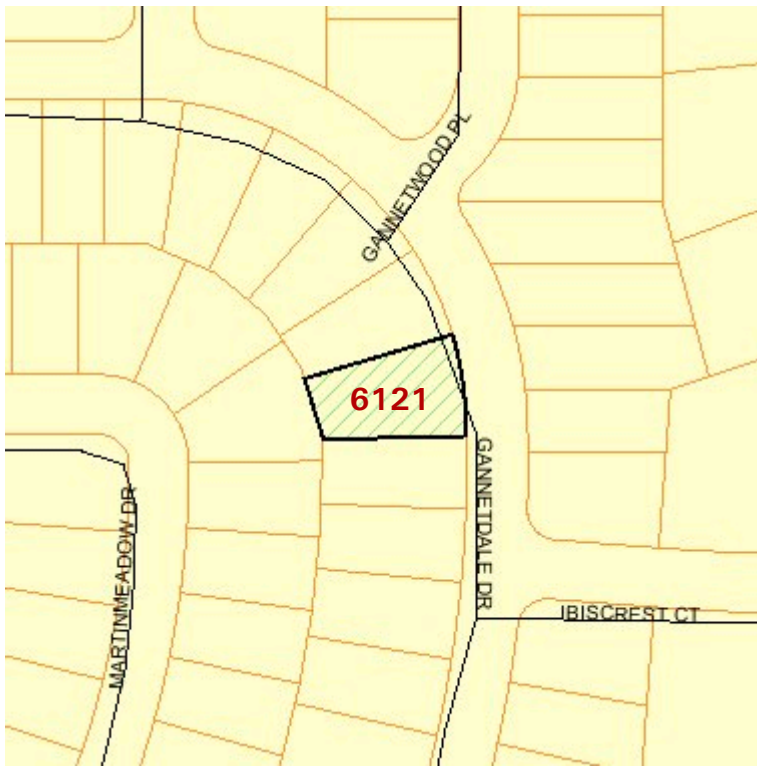

Arrow keys Down↓ & Up↑ to view whole plan - Page Down to view 'Lot Layout' & 'Aerial Image'

Smiley & Marlene Papenfus w/ Keller Williams Realty

6121 Gannetdale Dr, Lithia, FL 33547 ~ 4/3/2 ~ 2004 ~ 2,014 Sq/Ft

# THE VINOY II

**DESIRED  
'FANNED-SHAPED'  
LOT GIVES EXTRA  
ROOM BETWEEN  
HOUSES**